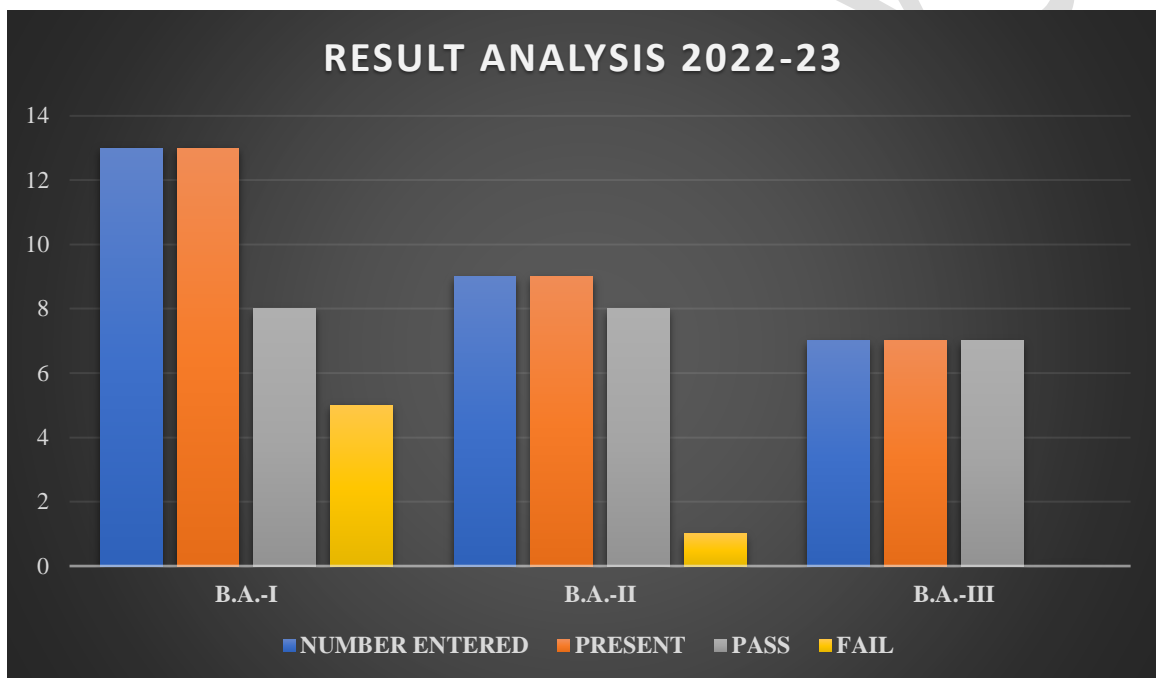

DEPARTMENT OF ENGLISH

RESULT ANALYSIS

ENGLISH LITERATURE

ANNUAL EXAM RESULT YEAR WISE 2022 – 23

SN	CLASS	NUMBER ENTERED	PRESENT	PASS	FAIL	PERCENTAGE	REMARK
1	B.A.-I	13	13	8	5	61.5%	
2	B.A.-II	9	9	8	1	89%	
3	B.A.-III	7	7	7	0	100%	
TOTAL		29	29	23	6	79.3%	

DEPARTMENT OF ENGLISH

RESULT ANALYSIS OF PG

ENGLISH LITERATURE

MA II & IV SEMESTER EXAM RESULT YEAR WISE 2022 – 23

SN	CLASS	NUMBER ENTERED	PRESENT	PASS	ATKT	PERCENTAGE	REMARK
1	M.A.-II	17	16	16	01	94.1%	
2	M.A.-IV	23	23	11	12	47.8%	
TOTAL		40	39	27	13	67.5%	